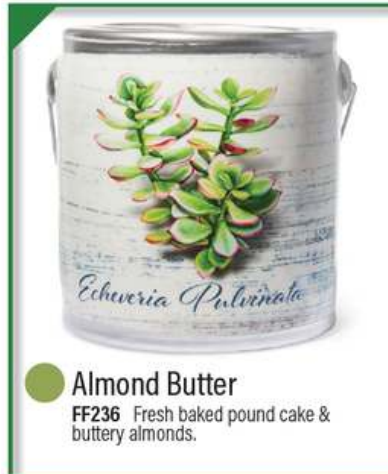

**Cranberry Orange**  
**FF77** Cranberry, sweet orange, cinnamon & cloves.

**Juicy Apple**  
**FF08** Bright cherry apples, cinnamon & cloves.

**Lavender Vanilla**  
**FF56** Fresh cut lavender, vanilla, italian bergamot, sage & cedar.

**Lemon Butter Pound Cake**  
**FF113** Mouth watering, freshly baked lemon pound cake with spicy nutmeg & sweet vanilla.

**Praline Caramel Sticky Buns**  
**FF41** Warm vanilla, caramel, brown sugar, butter & pecans.

**Honey Pear Cider**  
**FF71** Delicious Anjou pear & Honey Crisp apple cider sprinkled with cinnamon & cloves.

**24 mini candles**

**Cashmere**  
**FF05** A woody vanilla blend with floral & citrus notes.

**Almond Butter**  
**FF236** Fresh baked pound cake & buttery almonds.

**Sage & Citrus**  
**FF55** A blend of earthy sage with a fresh burst of citrus.

**Citrus Blossoms**  
**FF40** Fresh Meyer lemon with cilantro & golden quince finished with sweet powder musk